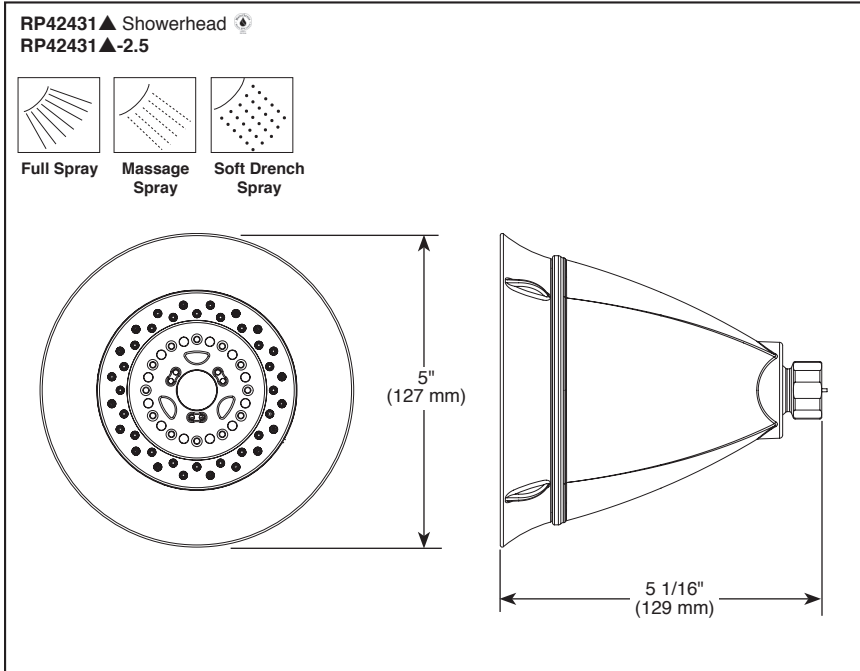

▲ Designate proper finish suffix

BRIZO®

MULTI-FUNCTION SHOWERHEAD

■ Vesi® Bath Collection

FEATURES:

- Touch-Clean® nozzles

STANDARD SPECIFICATIONS:

- Maximum 1.75 gpm @ 80 psi, 6.6 L/min @ 550 kPa
- Maximum 2.5 gpm @ 80 psi, 9.5 L/min @ 550 kPa
- Showerhead has 1/2"-14 NPSM female connection
- Wrench flats for tightening
- Showerhead ball nut pivots and rotates
- Finished sprayface matches shell finish

WARRANTY

- Lifetime limited warranty on parts (other than electronic parts and batteries) and finishes: or, for commercial users, for 5 years from date of purchase.
- 5 year limited warranty on electronic parts (other than batteries); or, for commercial users, for 1 year from the date of purchase. No warranty is provided on batteries.

COMPLIES WITH:

- ASME A112.18.1 / CSA B125.1
- EPA WaterSense®